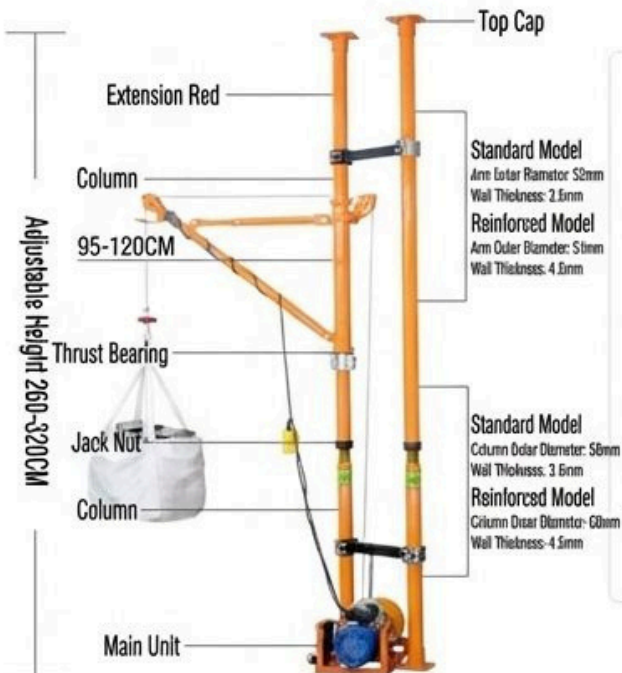

# INDOOR CRANE SERIES

Single-column indoor crane  
Single-column indoor crane

Folding arm type indoor crane  
Folding arm type indoor crane

Double-column indoor crane  
Double-column indoor crane

## Car Clutch Hoist

Working Time	Continuous Work 2 Hours
Lifting Speed	24 Meters/Minute
Lifting Limit	200-1000KG

## Car Pressure Plate Hoist

Working Time	Continuous Work 2 Hours
Lifting Speed	24 Meters/Minute
Lifting Limit	200-1000KG