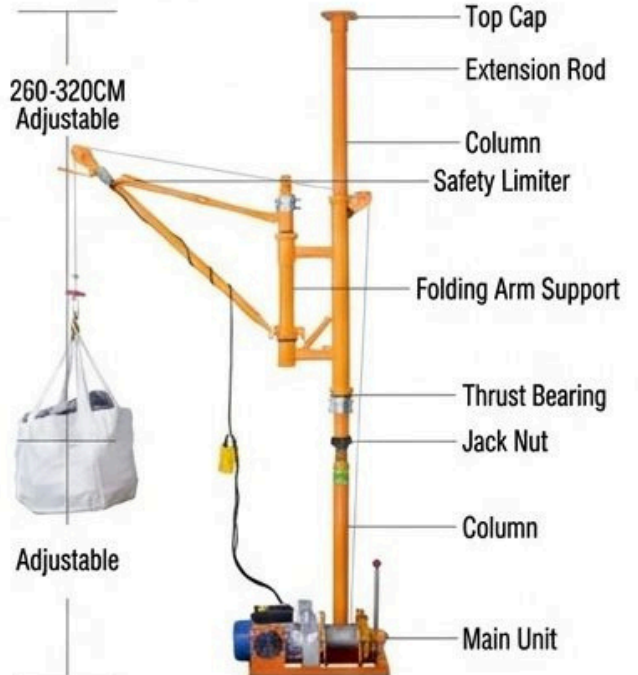

# INDOOR CRANE SERIES

Single-column indoor crane  
Single-column indoor crane

Folding arm type indoor crane  
Folding arm type indoor crane

Double-column indoor crane  
Double-column indoor crane

## Car Clutch Hoist

Working Time	Continuous Work 2 Hours
Lifting Speed	24 Meters/Minute
Lifting Limit	200-1000KG

## Car Pressure Plate Hoist

Working Time	Continuous Work 2 Hours
Lifting Speed	24 Meters/Minute
Lifting Limit	200-1000KG