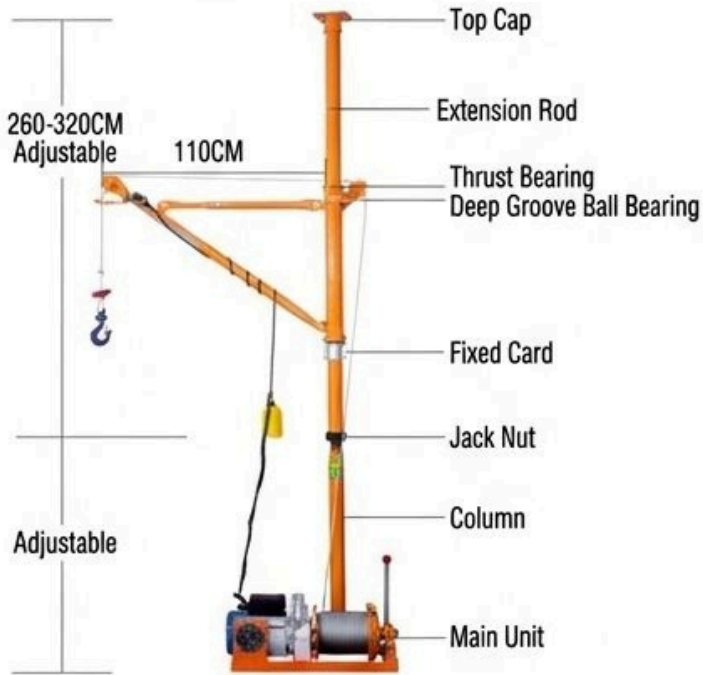

# INDOOR CRANE SERIES

Single-column indoor crane  
Single-column indoor crane

Folding arm type indoor crane  
Folding arm type indoor crane

Double-column indoor crane  
Double-column indoor crane

## Car Clutch Hoist

Working Time	Continuous Work 2 Hours
Lifting Speed	24 Meters/Minute
Lifting Limit	200-1000KG

## Car Pressure Plate Hoist

Working Time	Continuous Work 2 Hours
Lifting Speed	24 Meters/Minute
Lifting Limit	200-1000KG