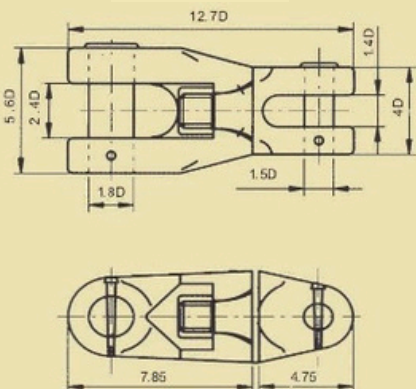

# Shackles

KENTER SHACKLE=KS

ANCHOR SHACKLE=A. S

JOINING SHACKLE=JS

ANCHOR SWIVEL SHACKLE (a)=A.SW.S (a)

ANCHOR SWIVEL SHACKLE (b)=A.SW.S (b)

Buoy Shackle  
Type "A"

Buoy Shackle  
Type "B"