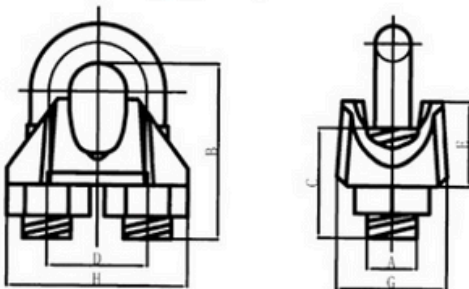

US TYPE GALV MALLEABLE WIRE ROPE CLIPS

Size (in)	Dimensions(in)							Weight 100pcs (lbs)
	A	B	C	D	E	G	H	
1/8	1/4	13/16	1/2	1/2	7/16	1/2	15/16	3.3
3/16	1/4	31/32	5/8	9/16	1/2	9/16	11/16	6.6
1/4	5/16	17/32	7/8	11/16	5/8	11/16	13/8	11.42
5/16	5/16	17/32	7/8	11/16	11/16	11/16	13/8	13.1
3/8	3/8	15/8	1	7/8	13/16	7/8	15/8	22
7/16	3/8	15/8	1	7/8	13/16	15/16	15/8	25.2
1/2	7/16	2	11/4	1	11/16	1	17/8	38.4
9/16	1/2	25/16	115/32	13/16	13/16	11/8	23/16	49.73
5/8	1/2	25/16	115/32	13/16	15/16	11/8	23/16	54.76
3/4	9/16	29/16	13/4	111/32	11/2	11/4	27/16	80.53
7/8	5/8	31/16	113/16	15/8	13/4	13/4	27/8	117.35
1	5/8	33/8	21/16	13/4	115/16	2	3	150.6
11/8	3/4	37/8	23/16	21/16	23/16	21/8	37/16	243
11/4	3/4	37/8	23/16	21/16	23/8	21/2	37/16	262
13/8	7/8	41/2	2	29/16	27/8	31/8	43/16	456
11/2	7/8	41/2	2	29/16	3	31/4	41/4	512